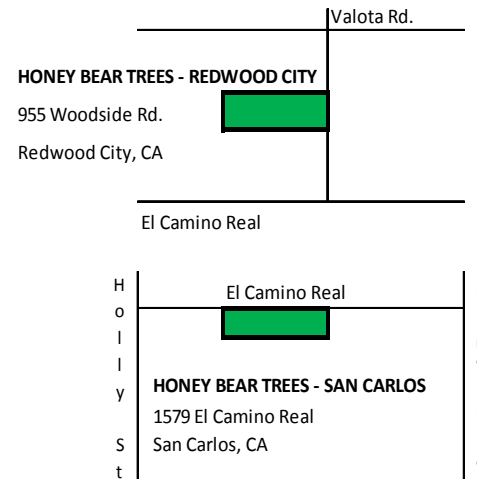

www.honeybeartrees.com

Oak Knoll School CHRISTMAS TREE AND WREATH Fundraising Program

Your organization receives 15% of the purchase price when you buy a Holiday tree at HONEY BEAR TREES. Tell your friends & neighbors and raise even more money!

Simply bring this flyer when you purchase your tree and wreath. (If you happen to forget it, there will be extra flyers on the lot). It's that simple!

All our trees are of the finest quality and freshness, grown on the Cocco Christmas Tree Farm in Oregon's beautiful Cascade foothills. Here's a great opportunity to find the perfect Christmas Tree and support *your* organization at the same time!

HONEY BEAR TREES - REDWOOD CITY 955 Woodside Rd. Redwood City, CA 650-364-3507	Open: 11/20/2011 to 12/24/2011 7 - days a week 9:00 am to 9:00 pm
HONEY BEAR TREES - SAN CARLOS 1579 El Camino Real San Carlos, CA	Open: 11/20/2011 to 12/24/2011 7 - days a week 9:00 am to 9:00 pm